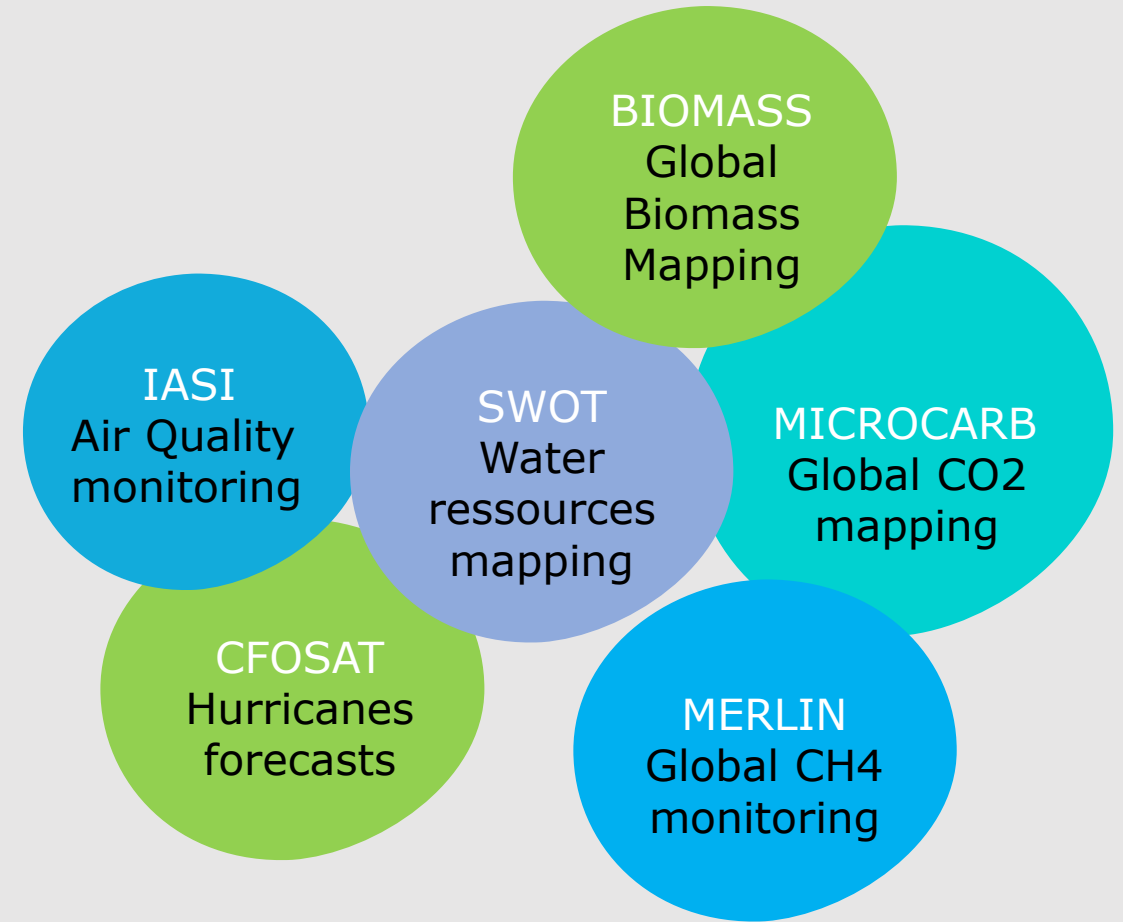

+35 YEARS OF STRONG COMMITMENT TO CNES

CONSOLIDATING LONG-TERM PARTNERSHIP WITH ESA