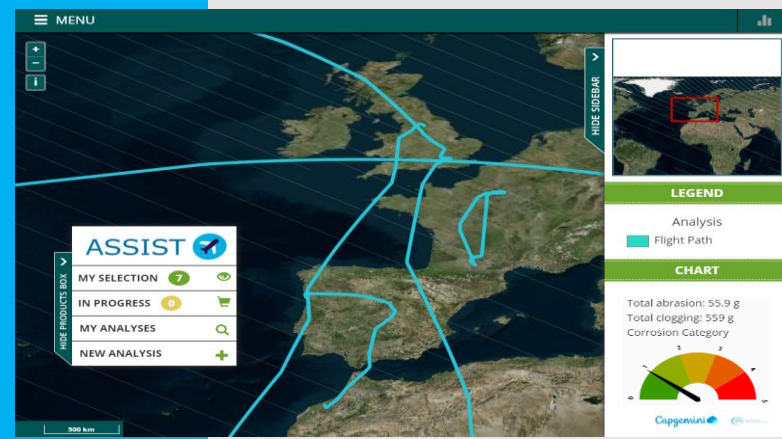

ACTING FOR SOCIETY RESILIENCE BY EARTH OBSERVATION

**OUR STRENGTH:
MAKE MOST OF THE DATA**

TO GIVE LIFE TO INNOVATIVE SERVICES

NEAR REAL TIME SOLUTIONS
COMBINING CLOUD COMPUTING
& AI TECHNOLOGIES

OUR STRENGTH:
TO IMPROVE THE VALUE OF ANALYTICS