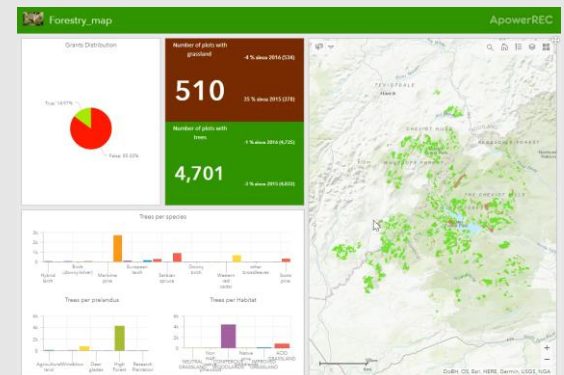

DECISION SUPPORTING TOOLS

OUR STRENGTH:
FROM SPACE DATA TO ACTIONABLE INSIGHTS

AGRICULTURE
FOOD SECURITY
WATER MANAGEMENT

DEFORESTATION
AIR QUALITY

CLEAN ENERGY
SMART MOBILITY
URBAN EXPANSION

A DIGITAL SERVICES PLATFORM TO RESPOND INSTANTLY TO SOCIETY NEEDS

ACTING FOR SOCIETY RESILIENCE BY EARTH OBSERVATION

**OUR STRENGTH:
MAKE MOST OF THE DATA**

TO GIVE LIFE TO INNOVATIVE SERVICES

NEAR REAL TIME SOLUTIONS
COMBINING CLOUD COMPUTING
& AI TECHNOLOGIES

OUR STRENGTH:
TO IMPROVE THE VALUE OF ANALYTICS